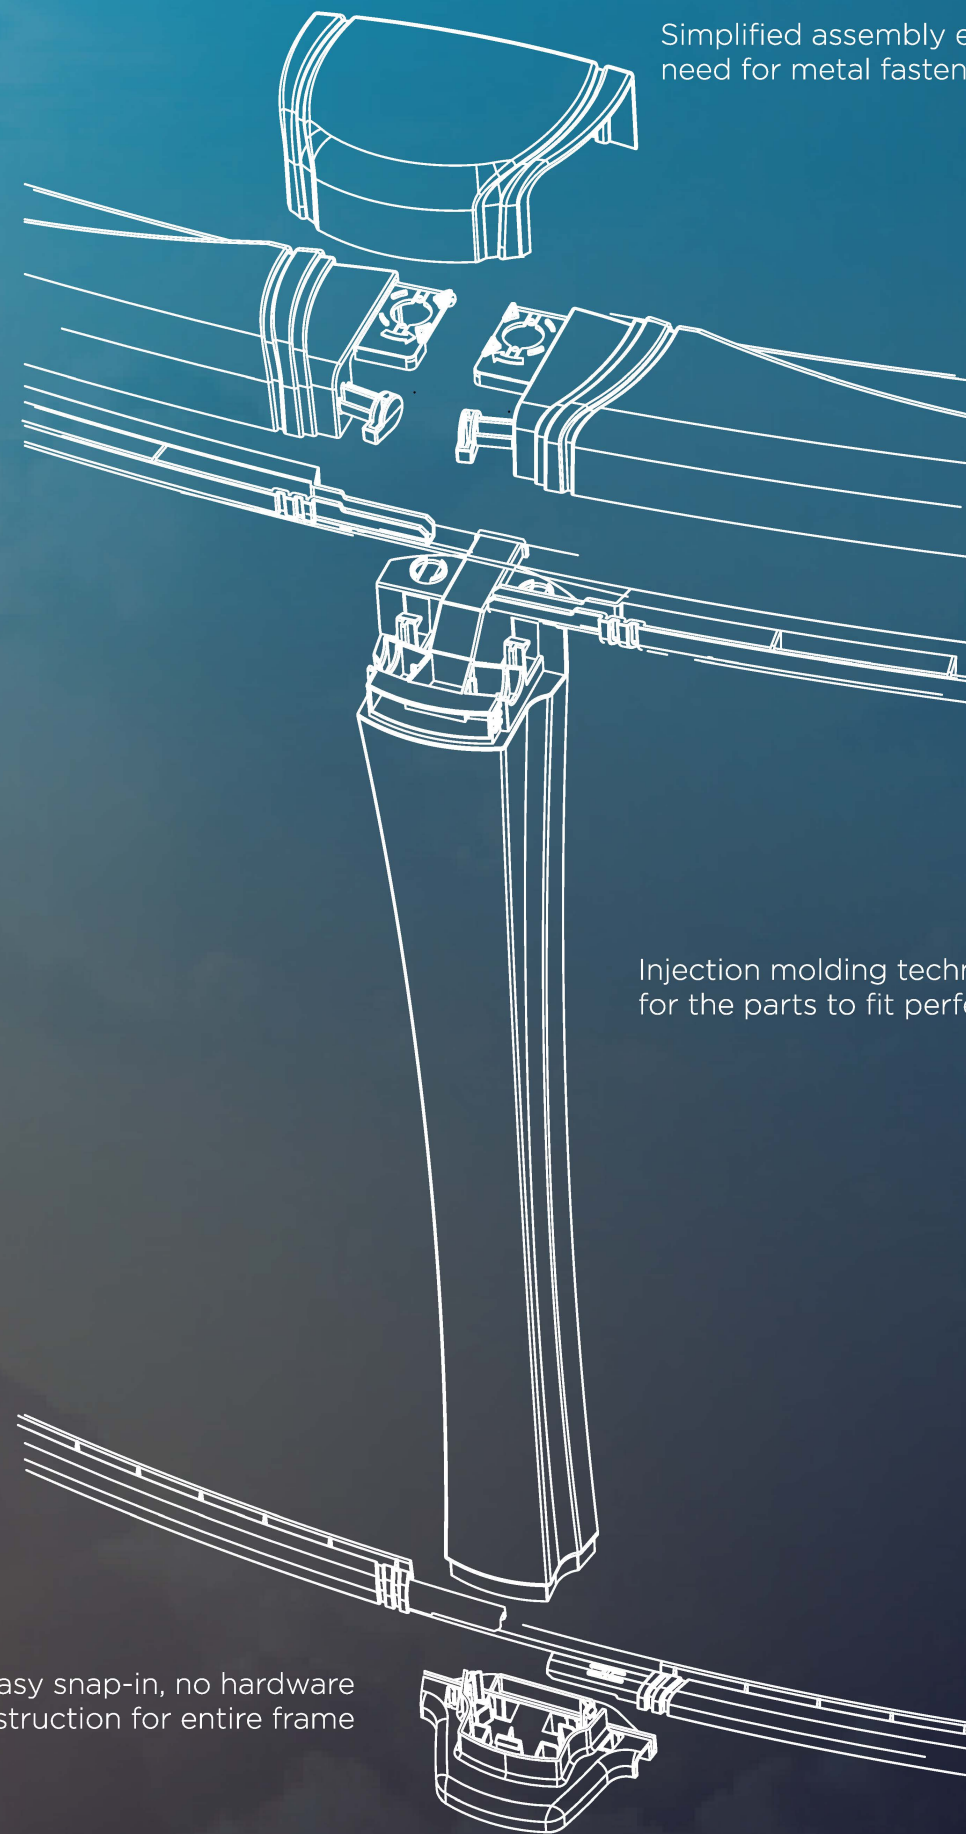

NAKOMA

Superior design complemented
in resin technology

HOMETOWN
POOLS & SPAS

Simplified assembly eliminates the need for metal fasteners and tools

Injection molding technology allows for the parts to fit perfectly

Easy snap-in, no hardware construction for entire frame

Your above ground pool is designed to provide years of pleasure and safe family fun, so water safety practices should be strictly followed and enforced. Your pool contains shallow water, which makes diving or jumping unsafe. Diving or jumping into shallow water can lead to severe injury or death. Please observe the safety precautions that were provided to you when you purchased your above ground pool and conform to all local regulations.
© Copyright 2019

15' x 30' 18' x 33' 18' x 40'

54" Height

Features

Resin Series

- Unique Synflex high impact resin "Hour-glass" top ledge
- Unique Synflex high impact resin "Hour-glass" upright
- Trinity wall pattern triple coated for durability
- Heavy corrugated wall with superior coatings
- Stainless steel hardware
- Exclusive Interlocking Injection molded top and bottom system
- Snap together patented exclusive frame
- Easy set installation
- Snap-in, no hardware construction
- Yardmore Buttress-free system for oval pools
-enjoy your pool without losing your yard

Contoured resin top ledges are shaped in a sleek circular design giving a perfect round form

TRINITY wall pattern, complements the champagne pool frame

Resin "hour-glass" form gives the uprights and pool frame a beautiful and flowing design