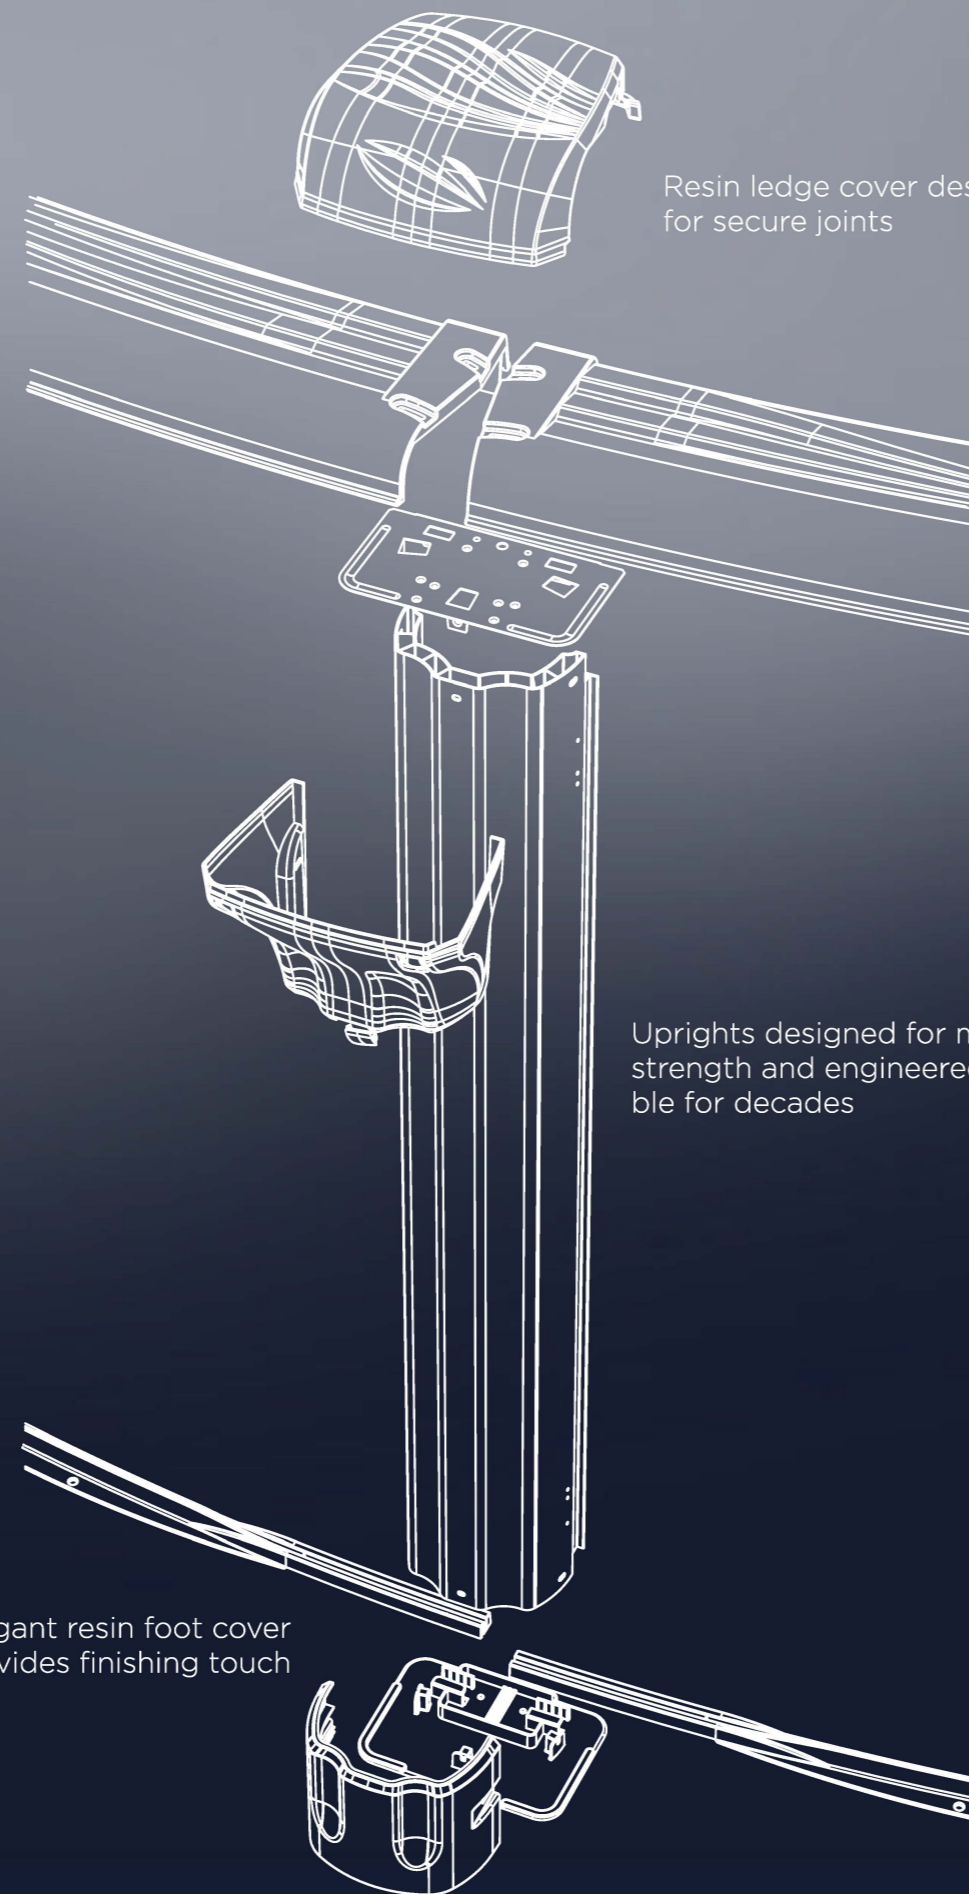

# SUPERNOVA

Hybrid construction for outstanding rigidity

Resin ledge cover designed for secure joints

Uprights designed for maximum strength and engineered to be reliable for decades

Elegant resin foot cover provides finishing touch

**HOMETOWN**  
POOLS & SPAS

Your above ground pool is designed to provide years of pleasure and safe family fun, so water safety practices should be strictly followed and enforced. Your pool contains shallow water, which makes diving or jumping unsafe. Diving or jumping into shallow water can lead to severe injury or death. Please observe the safety precautions that were provided to you when you purchased your above ground pool and conform to all local regulations.  
© Copyright 2019